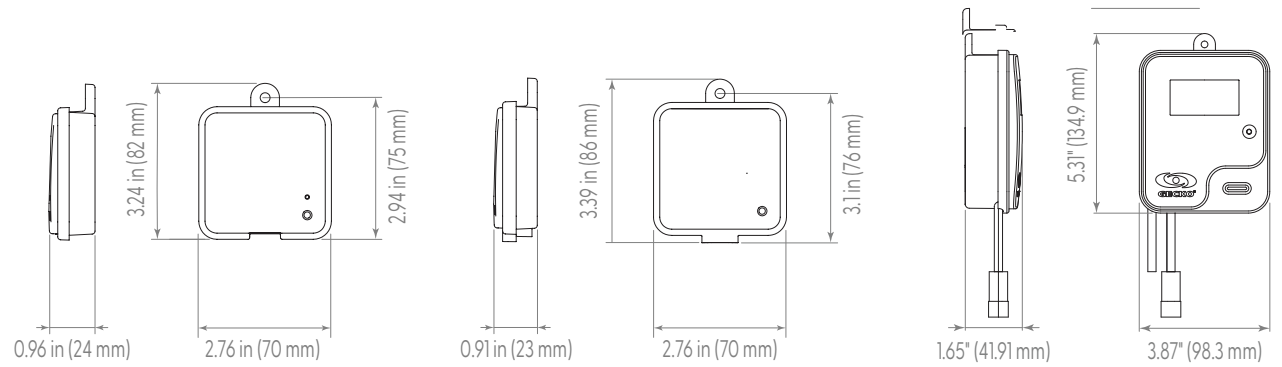

# Features & benefits

in.touch 3  
spa connectivity only

in.touch 3+  
connectivity and water monitoring

Compare	in.touch 2	in.touch 3	in.touch 3+
Enable remote spa control	Yes	Yes	Yes
Over-the-air updates	No	Yes	Yes
Integrate with Gecko waterlab for 24/7 water monitoring	No	No	Yes
CO module (spa) dimensions (in)	86 x 70 x 23	86 x 70 x 23	136 x 99 x 43
EN module (modem) dimensions (in)	82 x 70 x 24	82 x 70 x 24	82 x 70 x 24

## Dimensions

in.touch 3 & 3+ (EN module)

in.touch 3 (CO module)

in.touch 3+ (CO module)