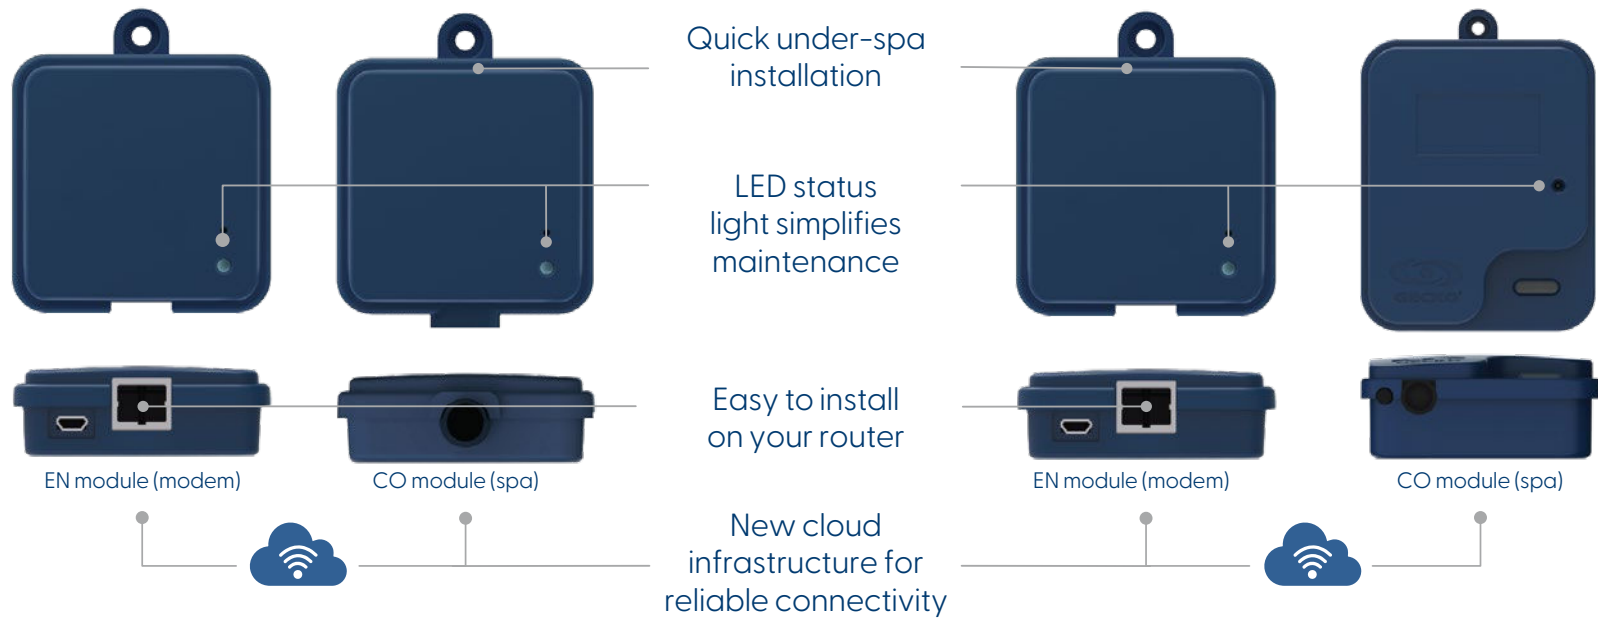

## Reliable connectivity

Proven radio frequency (RF) communication between both modules allows for a strong, stable and long-range signal between spa and router.

# Features & benefits

in.touch 3  
spa connectivity only

in.touch 3+  
connectivity and water monitoring

Compare	in.touch 2	in.touch 3	in.touch 3+
Enable remote spa control	Yes	Yes	Yes
Over-the-air updates	No	Yes	Yes
Integrate with Gecko waterlab for 24/7 water monitoring	No	No	Yes
CO module (spa) dimensions (in)	86 x 70 x 23	86 x 70 x 23	136 x 99 x 43
EN module (modem) dimensions (in)	82 x 70 x 24	82 x 70 x 24	82 x 70 x 24